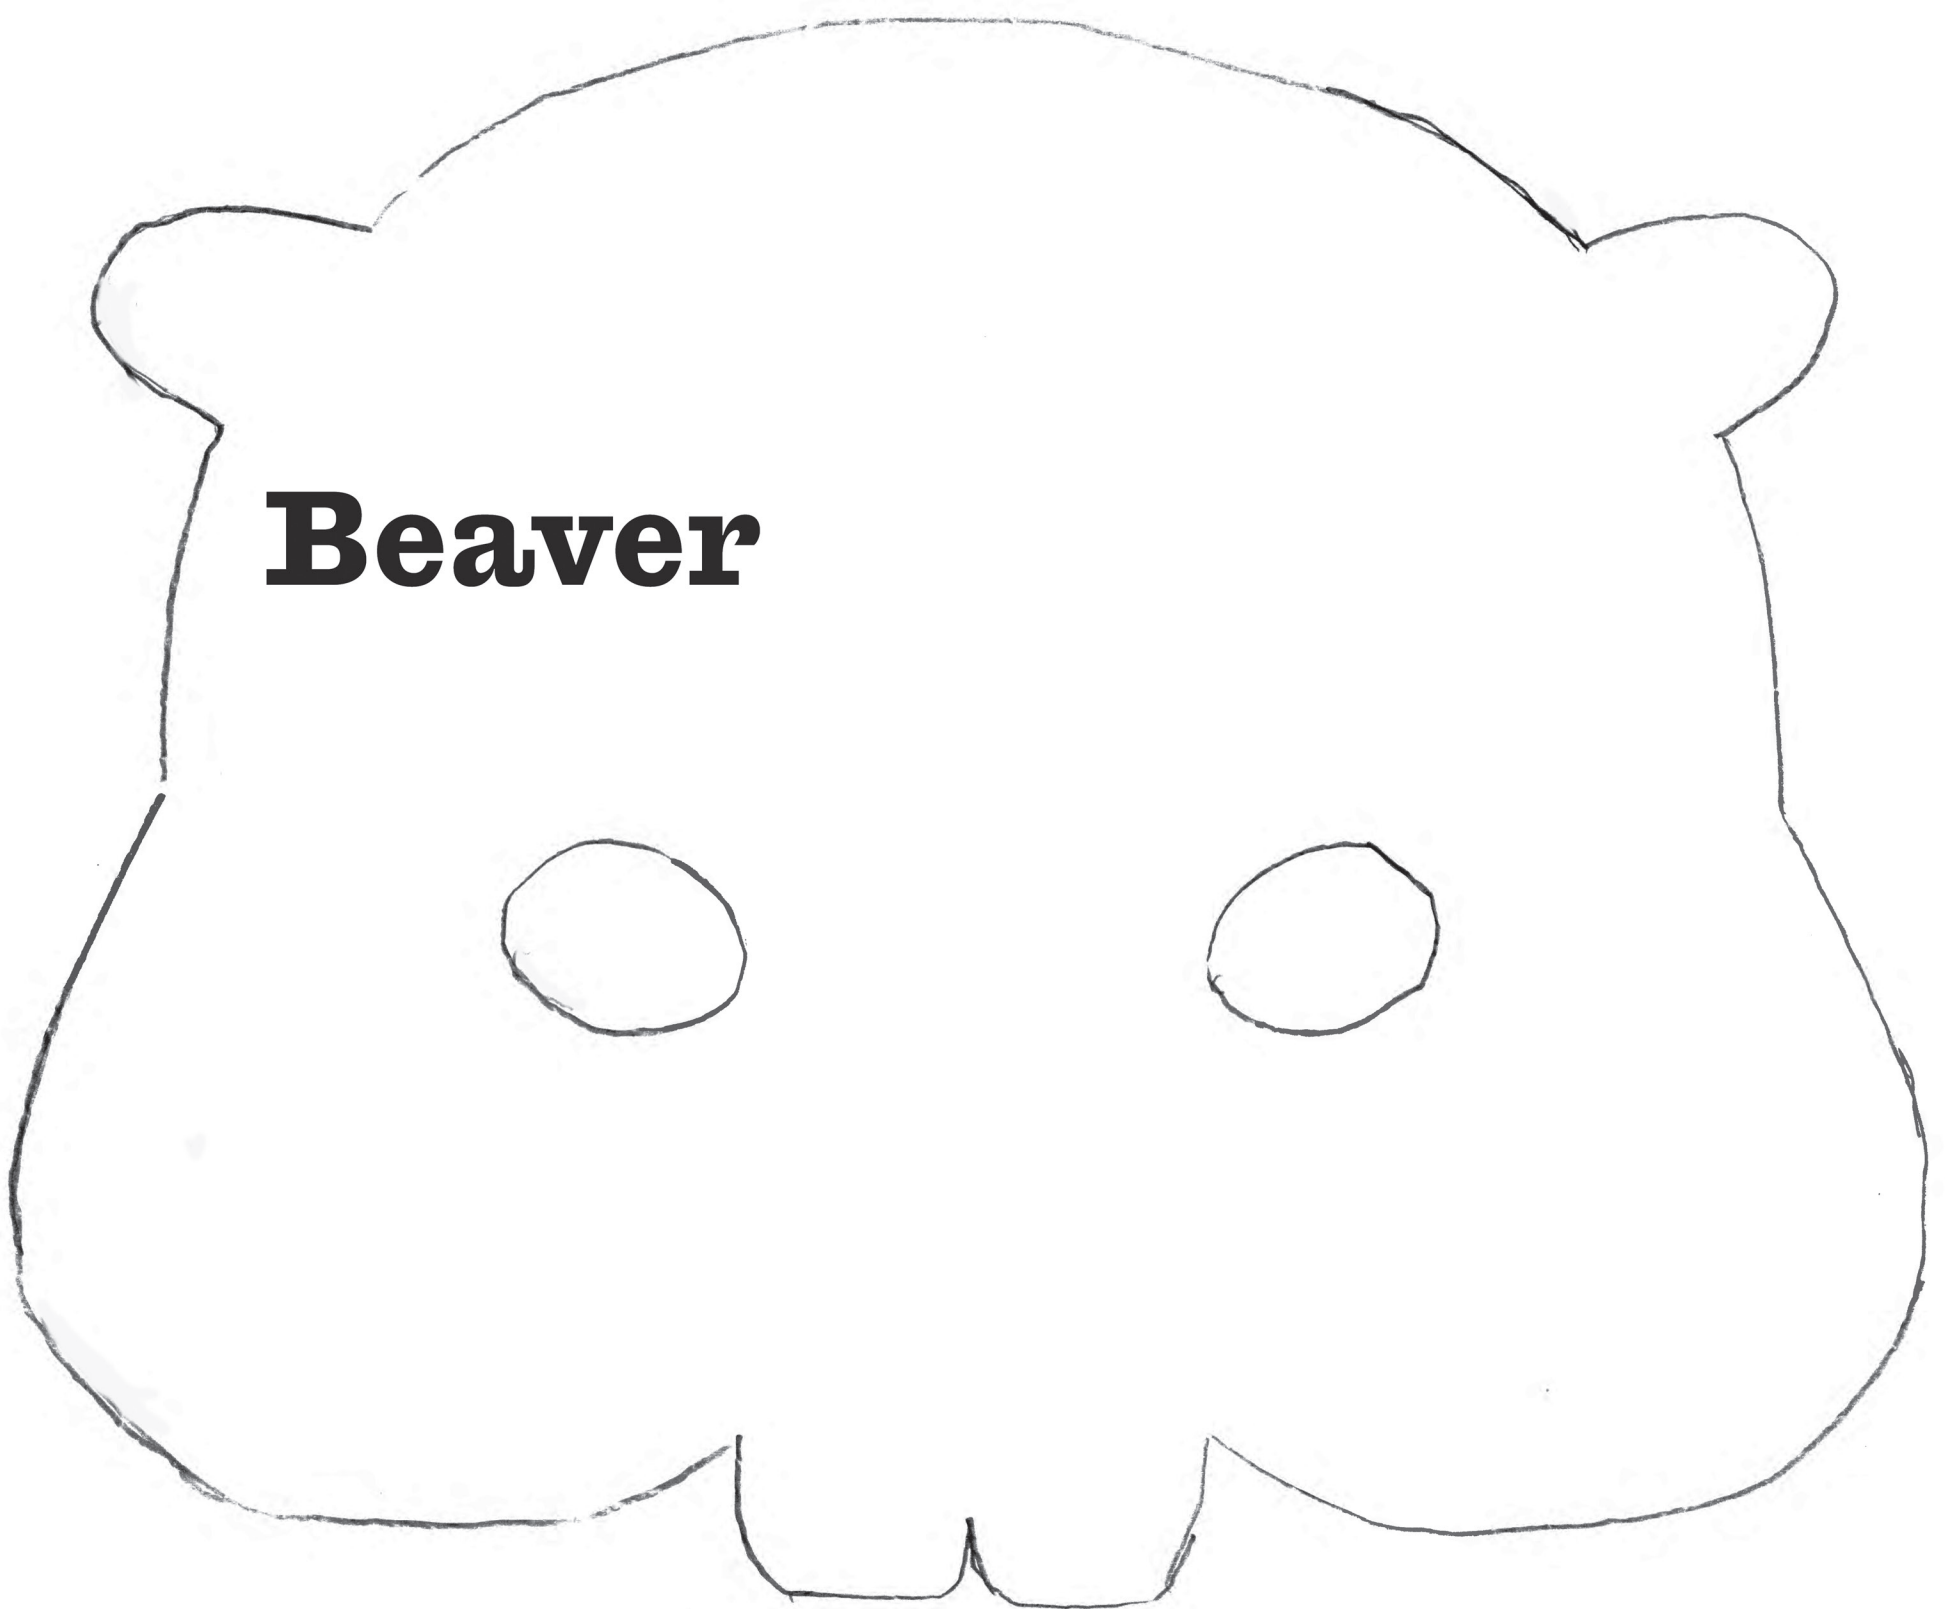

# Rag & Bone Animal mask patterns

**Deer**

deer  
ear

antler

porcupine  
nose

beaver  
nose

A hand-drawn sketch of a porcupine's face, showing the outline of the head and several sharp, triangular quills along the top and sides. The word "Porcupine" is written in a bold, black, sans-serif font across the center of the face.

**Porcupine**

**Beaver**