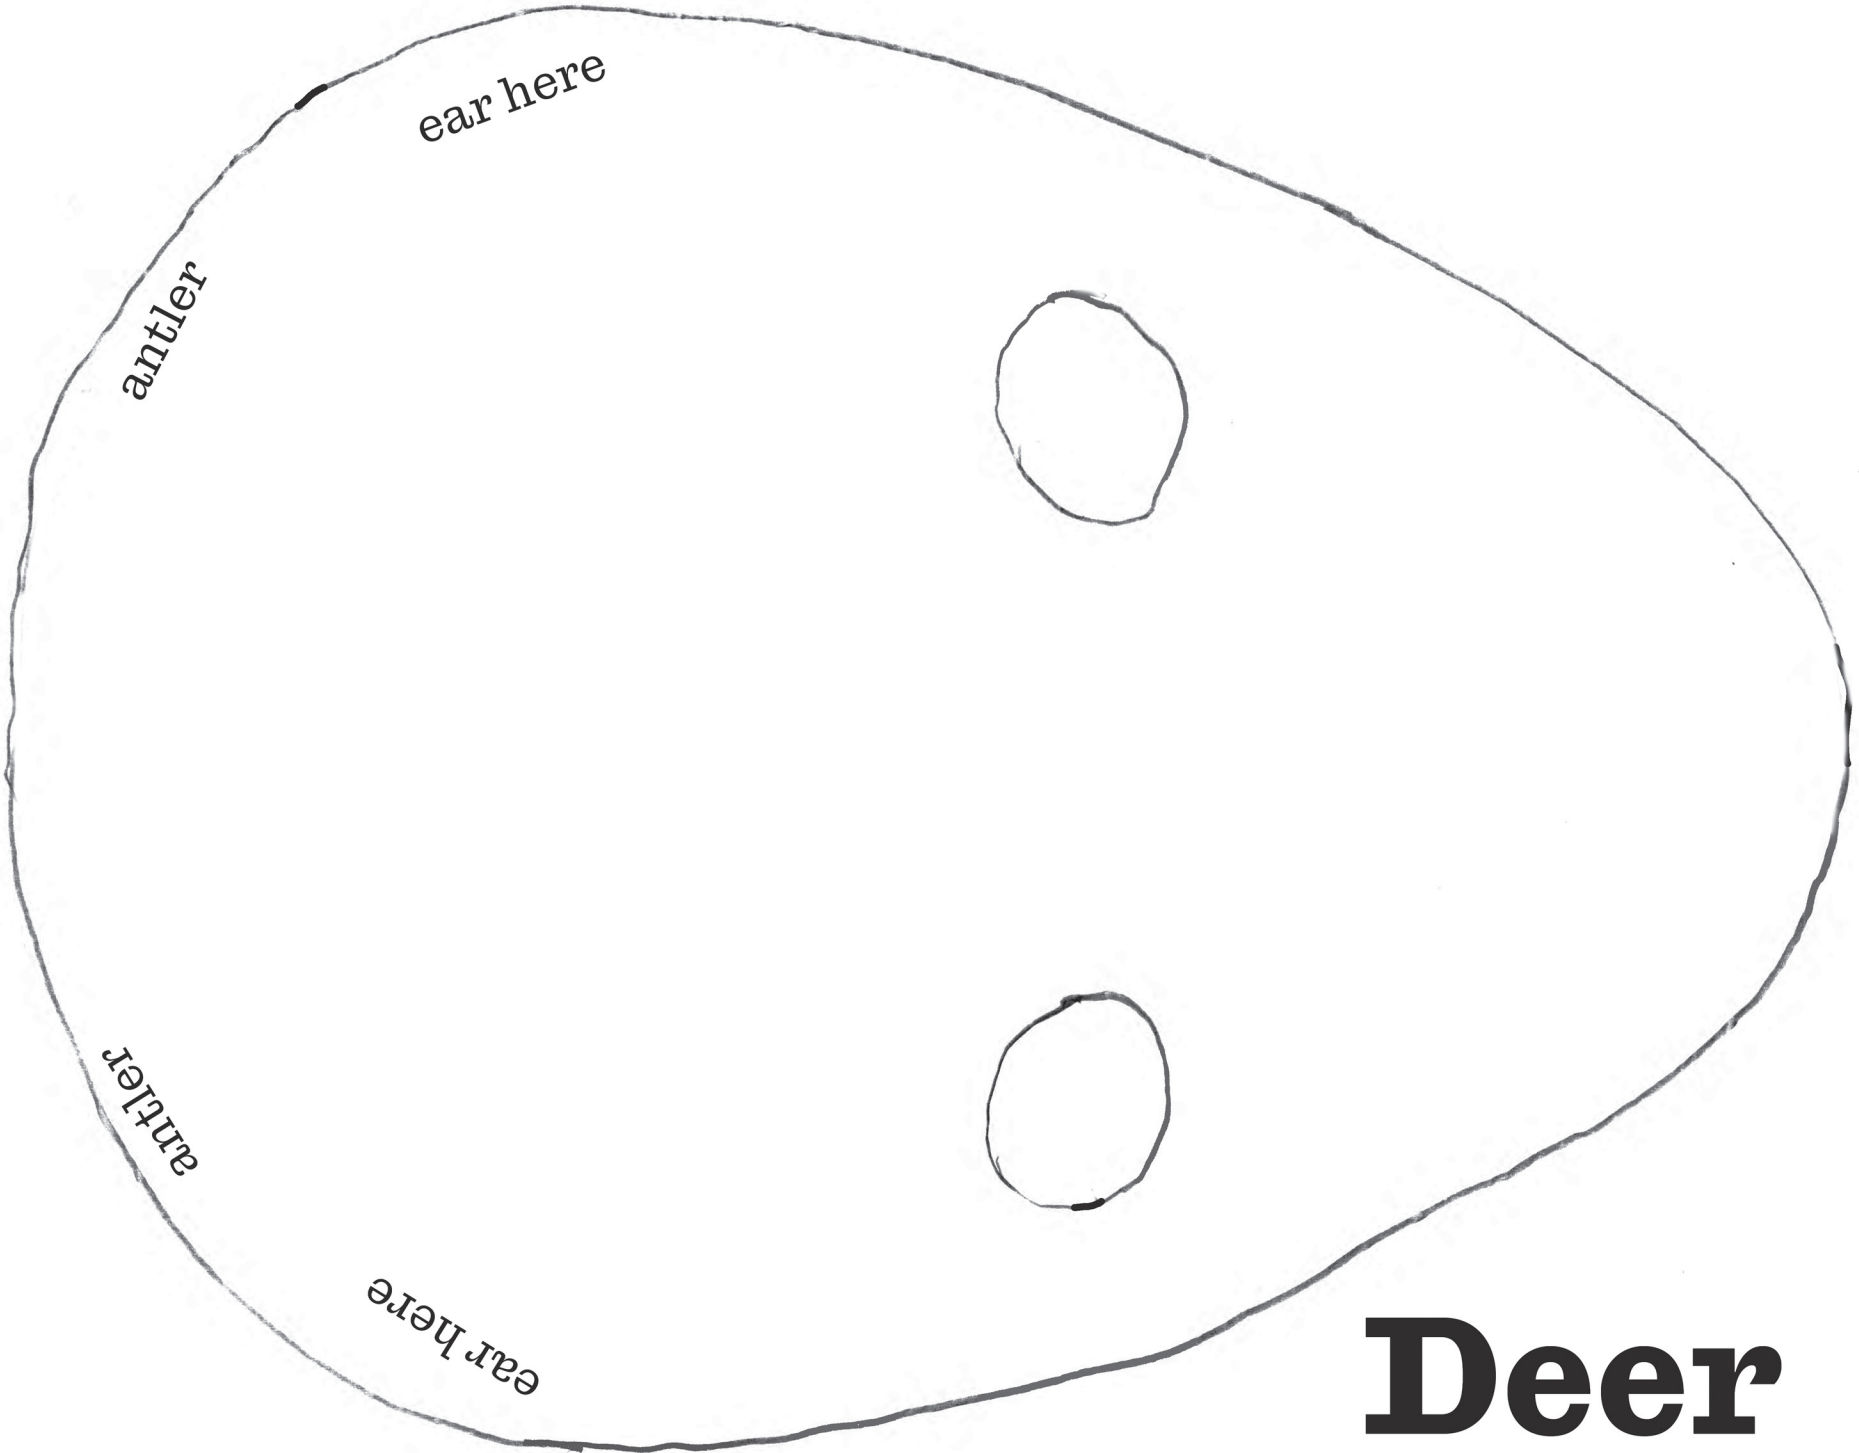

# Rag & Bone Animal mask patterns

**Deer**

deer  
ear

antler

porcupine  
nose

beaver  
nose

A hand-drawn sketch of a porcupine's face, showing the outline of the head and several sharp, triangular quills along the top and sides. The word "Porcupine" is written in a bold, black, sans-serif font across the center of the face.

**Porcupine**

**Beaver**

# Bear parts

nose

ear