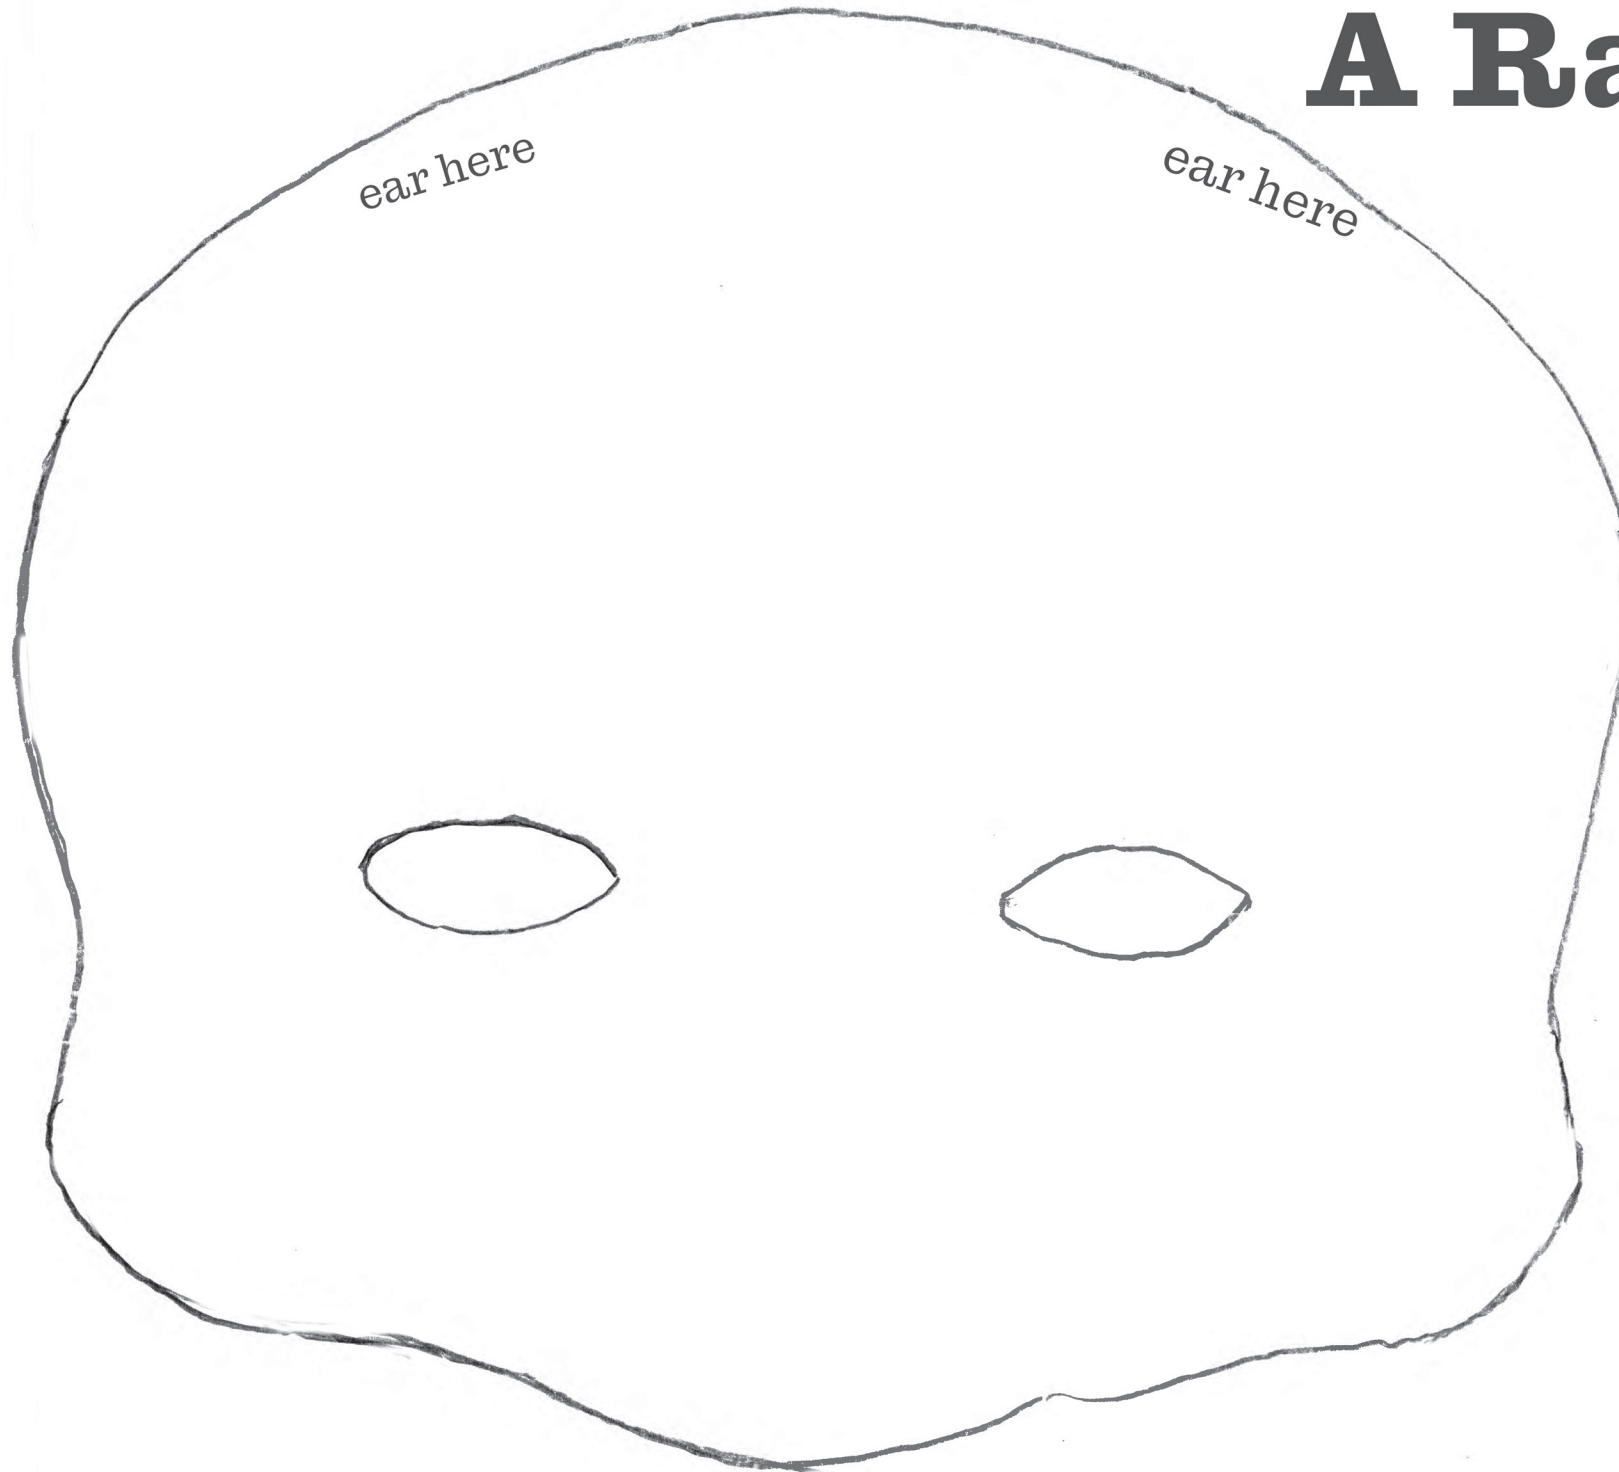

# Rag & Bone Animal mask patterns

**Deer**

deer  
ear

antler

porcupine  
nose

beaver  
nose

A hand-drawn sketch of a porcupine's face, showing the outline of the head and several sharp, triangular quills along the top and sides. The word "Porcupine" is written in a bold, black, sans-serif font across the center of the face.

# Bear parts

nose

ear

# A Rabbit

rabbit parts

nose

ear